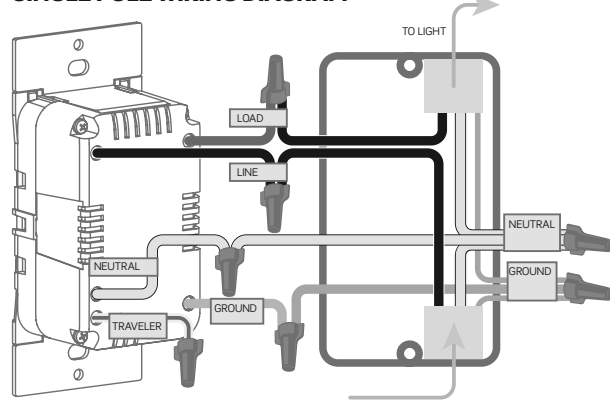

RATINGS

- LED/CFL 5A – 600W
- Incandescent/Halogen – 1500W
- Resistive – 15A
- Fluorescent – 15A, 1500W
- Inductive – 1500VA
- Motor – 3/4 HP

NETWORK

- Wi-Fi – 802.11 a/b/g/n @ 2.4GHz
- Security – WPA, WPA2, WPA3, or open
- Bluetooth – v5.0

WARRANTY INFORMATION

- Two-Year Limited Warranty

AGENCY STANDARDS AND COMPLIANCE

- Complies with UL 917, CSA C22.2 No. 177-13
- CSA Listed for USA and Canada
- NOM Certified
- Wi-Fi CERTIFIED™
- Complies with FCC Part 15, Class B

SINGLE POLE WIRING DIAGRAM

For 3-way/multi-location control please refer to the companion device's Getting Started Guide

ORDERING INFORMATION

DESCRIPTION	CAT. NO.
1.5A Switch (2nd Gen), Wi-Fi CERTIFIED	D215S
Anywhere Switch Companion (No wiring required)	DAWSC
Wired Switch Companion for Multi-Location Control	DD0SR-1
Wired Switch Companion for Multi-Location Control with LED Locator	DD0SR-DLZ
Switch Color Change Kit, Black	DDKIT-0SE
Switch Color Change Kit, Gray	DDKIT-0SG
Switch Color Change Kit, Brown	DDKIT-0SB
Switch Color Change Kit, Ivory	DDKIT-0SI
Switch Color Change Kit, White	DDKIT-0SW
Switch Color Change Kit, Light Almond	DDKIT-0ST

Leviton Manufacturing Co., Inc. Global Headquarters

201 N. Service Rd. Melville, NY 11747-3138 Tech Line: 1-800-824-3005 Fax: 1-800-832-9538

Visit our Website at: www.leviton.com/decorasmart

©2021 Leviton Manufacturing Co., Inc. All rights reserved. Subject to change without notice.

SAT-10129
REV JUL 2021