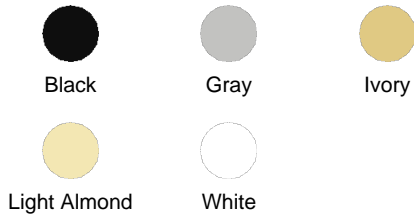

Available Colors :

Technical Information

Product Features

Actuator Material : Thermoplastic

Amperage : 15 A

Body Material : Thermoplastic

Color : Brown

Feature : Single-Pole / Single-Pole

Grade : Residential/Commercial Specification Grade

Grounding : Grounding

HP Rating : 1/2HP-120V 2HP-240V-277V

Max. Amperage : 12 Amp

Pole : 1

Product Type : 2-Switch Combo

Standards and Certifications : UL/CSA

Strap Material : Steel

Termination : Side

Torque Range : 14 – 18 in.-lbs

Type : Decora Combination Switch

Voltage : 120/277 VAC

Warranty : 2-Year Limited